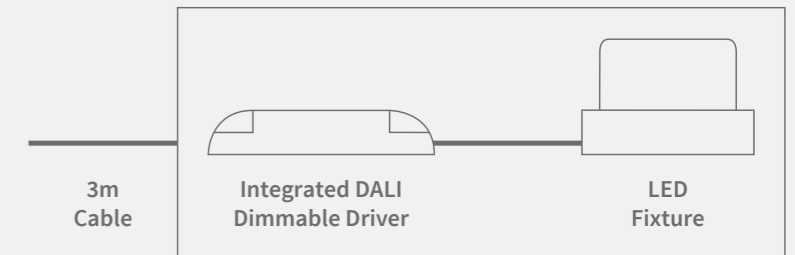

Ozola

LED

Switchable: 3000K / 3500K / 4000K

Adjustable light output: 100% / 75% / 50%

Size	480mm			600mm			900mm			1200mm		
System Power	40W			57W			92W			150W		
CRI	>80Ra											
CCT	3000K	3500K	4000K	3000K	3500K	4000K	3000K	3500K	4000K	3000K	3500K	4000K
System Lumen	3330lm	3480lm	3510lm	5220lm	5540lm	5575lm	7540lm	7850lm	7900lm	14450lm	14900lm	14630lm
System Efficacy	83lm/W	87lm/W	87lm/W	91lm/W	97lm/W	97lm/W	82lm/W	85lm/W	86lm/W	96lm/W	99lm/W	98lm/W
Driver	DALI Dimmable Driver (included)											
Accessories	Pendant set (not included)											

Beam (50%) Angle: 116°