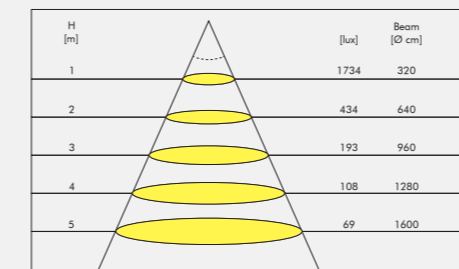

Ozola 57W 3000K

Beam (50%) Angle: 116°