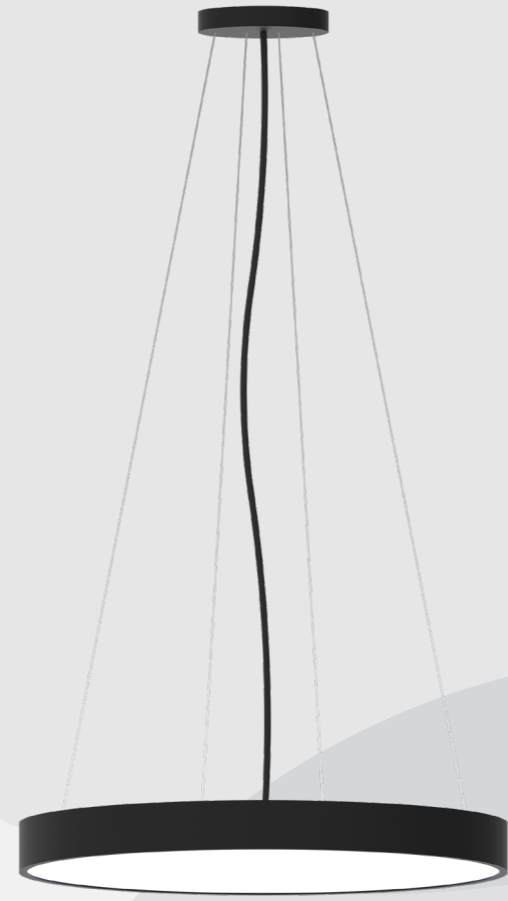

# OZOLA

Available in 4 sizes  
480/600/900/1200mm

Colour temperature DIP switch  
on top of the luminaire  
3000/3500/4000K

Output DIP switch  
on top of the luminaire  
50/75/100%

Standard Dali Dimmable

Ceiling Mounted

Wall Mounted

Available in 3 colours

Grey

White

Black

Pendant

# Ozola

LED

Switchable: 3000K / 3500K / 4000K

Adjustable light output: 100% / 75% / 50%

<b>Size</b>	480mm			600mm			900mm			1200mm		
<b>System Power</b>	40W			57W			92W			150W		
<b>CRI</b>	>80Ra											
<b>CCT</b>	3000K	3500K	4000K	3000K	3500K	4000K	3000K	3500K	4000K	3000K	3500K	4000K
<b>System Lumen</b>	3330lm	3480lm	3510lm	5220lm	5540lm	5575lm	7540lm	7850lm	7900lm	14450lm	14900lm	14630lm
<b>System Efficacy</b>	83lm/W	87lm/W	87lm/W	91lm/W	97lm/W	97lm/W	82lm/W	85lm/W	86lm/W	96lm/W	99lm/W	98lm/W
<b>Driver</b>	DALI Dimmable Driver ( included )											
<b>Accessories</b>	Pendant set ( not included )											

Ozola 57W 3000K

Beam (50%) Angle: 116°