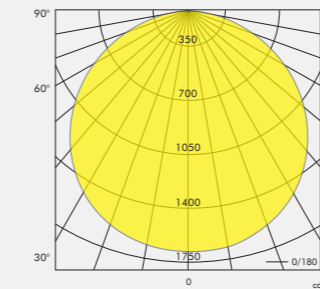

Ozola

LED

Switchable: 3000K / 3500K / 4000K

Adjustable light output: 100% / 75% / 50%

Size	480mm			600mm			900mm			1200mm		
System Power	40W			57W			92W			150W		
CRI	>80Ra											
CCT	3000K	3500K	4000K	3000K	3500K	4000K	3000K	3500K	4000K	3000K	3500K	4000K
System Lumen	3330lm	3480lm	3510lm	5220lm	5540lm	5575lm	7540lm	7850lm	7900lm	14450lm	14900lm	14630lm
System Efficacy	83lm/W	87lm/W	87lm/W	91lm/W	97lm/W	97lm/W	82lm/W	85lm/W	86lm/W	96lm/W	99lm/W	98lm/W
Driver	DALI Dimmable Driver (included)											
Accessories	Pendant set (not included)											

Beam (50%) Angle: 116°